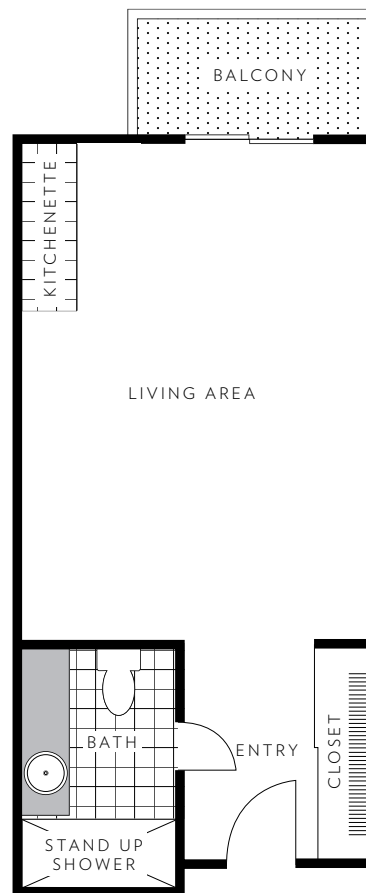

# Studio 11A

---

## features

Combined living area

1 bath

Balcony

390 sq. ft.