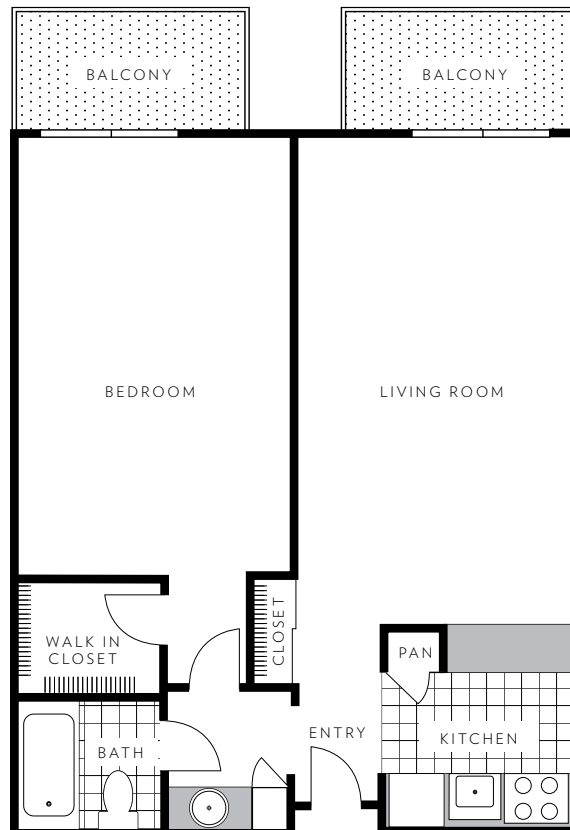

1 Bedroom Apartment

features

1 bedroom

1 bath

2 balconies

Available in 550 sq. ft., 684 sq. ft., 720 sq. ft., 788 sq. ft.

Assisted living apartments do not have a counter next to the pantry.